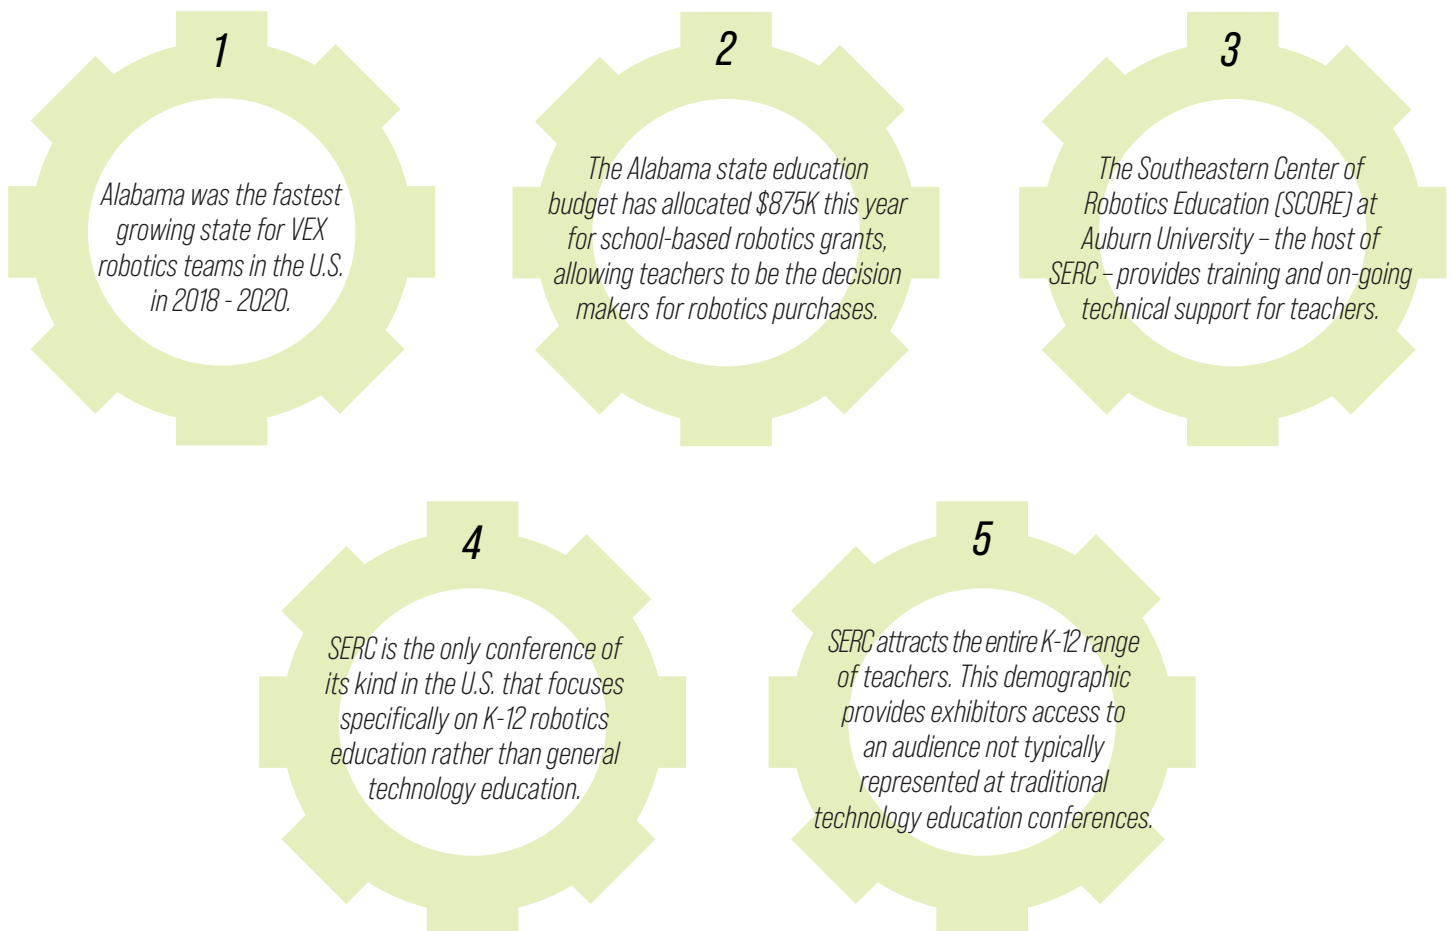

SOUTHERN EDUCATIONAL ROBOTICS CONFERENCE

*EXHIBITOR & SPONSORSHIP PROSPECTUS
OCTOBER 7-8, 2021
Auburn University, AL*

WHY EXHIBIT

The Southern Educational Robotics Conference (SERC) is a unique conference opportunity targeting K-12 robotics education for teachers and administrators. The two-day conference will provide educators resources to be more effective robotics team coaches, and teach them how to incorporate robotics into daily classroom lesson plans.

At SERC you can showcase your products and services to your target audience. SERC provides an enhanced opportunity for vendors to meet new customers and improve connections with current customers.

69% of attendees at the 2019 SERC conference were involved with elementary education.

SOUTHERN EDUCATIONAL ROBOTICS CONFERENCE

EXHIBITOR & SPONSORSHIP PROSPECTUS
OCTOBER 7-8, 2021
Auburn University, AL

TARGET AUDIENCE

SERC is a unique and targeted educational conference focused on K-12 robotics in and out of school. At SERC you can expect a wide range of dedicated professionals that are attentive and ready to engage in learning about new processes, techniques, services, and advice.

ABOUT SCORE

The Southeastern Center of Robotics Education, or SCORE, is an Auburn University outreach center designed to effectively develop and deliver robotics education to K-12 students and teachers. SCORE centralizes the robotics education activities at Auburn University and provides a mechanism for growth in the area of robotics education outreach. Programs offered through SCORE reflect Auburn University's commitment to research, outreach and instruction as a land, sea and space grant institution by using robots on the land, in the air and on the water. SCORE is the only center of its kind in the country. For additional information about SCORE please visit www.scoreau.org.